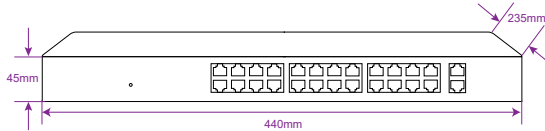

POE SWITCH

2021-Q2

سایر برتری‌ها:

- سخت افزار منحصر بفرد جهت پایداری در تمام شرایط
- اولین محصول ایرانی دارای نشان استاندارد CE اروپا
- قابلیت نصب دستگاه در رک (دارا بودن گوشواره)
- دارای گواهینامه ایزو ۹۰۰۱، ۱۰۰۰۲ و ۱۰۰۰۴
- بدنه با استفاده از رنگ های الکترواستاتیک
- سازگاری با تمام استانداردهای IEEE802
- بدنه تمام فلز

عملکردهای اصلی:

- دارای ۲ پورت UP-Link RJ45 ۱۰۰/۱۰۰/۱۰
- دارای ۲۴ پورت PoE ۱۰۰/۱۰
- نمایش وضعیت پورت ها از طریق LED
- ارسال برق از طریق شبکه تا ۱۵۰ متر
- بدون نیاز به برنامه ریزی دستگاه
- دارای توان ۶۰۰Watt

3 years Platinum Guarantee

- سه سال گارانتی پلاتینیوم بدون قید و شرط کی دی تی شامل:
- آبخوردگی، شکستگی، ضربه دیدگی، خسارت ناشی از صاعقه، زنگ زدگی، نوسانات برق و سایر اتفاقات و صدمات

Interfaces	
Total Port	26 Ports
Max POE Output	600Watt
POE Port Control	KDT Controller
Fast RJ45 POE Port	24
Gigabit RJ45 POE Port	N/A
Fast RJ45 Uplink Port	N/A
Gigabit RJ45 Uplink Port	2
Gigabit SFP Uplink Port	N/A
Combo Uplink Port	N/A
Network Performance	
Standard	IEEE802.3x, IEEE802.3u, IEEE802.3az, IEEE802.3ab, IEEE802.3af, IEEE802.3at
Protocols	CSMA/CD
Speed	Ethernet 10Mbps (half duplex), 20Mbps (full duplex); 10BASE-T: 14,880bps/port Fast Ethernet 100Mbps (half duplex), 200Mbps (full duplex); 100BASE-TX: 14,880bps/port Gigabit Ethernet 1000Mbps (half duplex), 2000Mbps (full duplex); 1000BASE-TX: 1488000bps/port
Cabling	10Base-TX: Cat 3 or above Cat.5 UTP(100m) POE=200M 100Base-TX: Cat 5 UTP(100m) POE=150M 1000Base-TX: Cat 6e UTP or Cat 6 UTP(120m) POE=150M
Bandwidth	8.8Gb Internal Bandwidth
MAC Table	16Kb
Auto MDI-MDIX	Yes All Ports
Console	N/A
Transfer Pattern	Store & Forward
Hardware	
Processore Type	Realtek
LED Panel	POE Activity / Data Activity
Main Board	Double Layer
Case	Metal Case

Mounting	Rackmount
PD'S	
IP Camera	Yes
Router	N/A
IP Phone	Yes
(+)/5/4,(-)/8/7	Yes
(+)/2/1,(-)/6/3	Optional
General	
IP Rating	IP51
Web Language	N/A
Dimension	440*235*45 mm
Weight	2.65 kg
Storage Temp	-20°C ~ +60°C / 10% ~ 90% RH
Operation Temp	-15°C ~ +50°C / 10% ~ 90% RH
Radiation Electromagnetic	EN55016
Status	
LED	Ethernet Interfaces 1000 LNK/ACT (Orange), 10/100 LNK/ACT (Green) PoE Ethernet Interfaces PoE-in-Use (af/at-Red)
Power Supply	
Power	90~220VAC - 2.9A
Redundant	N/A
LED Power	Yes
Power Cable	Available
Guarantee	
Product Guarantee	3 Years Platinum Guarantee
MTBF	100K hrs min. MIL-HDBK-217F (25°)
Blind Protections	Optional