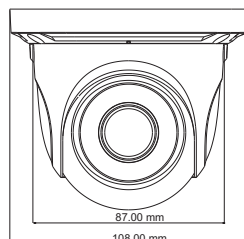

Dimensions

Specifications

Model	TD-7520AS1
Specifications	
Camera	
Image Sensor	1 / 2.9"CMOS
Resolution	2MP
Image Size	1920 x 1080
Video Output	AHD / TVI / CVI / CVBS
Image System	PAL / NTSC
Electronic Shutter	Auto; 1 / 50s ~ 1 / 100000s (PAL); 1 / 60s ~ 1 / 100000s (NTSC)
IR Distance	10 ~ 20 m
Frame Rate	30fps (60Hz), 25fps (50Hz)
Min. Illumination	0 Lux (IR ON)
Lens	2.8mm
Lens Mount	M12
S / N Ratio	≥52dB (AGC OFF)
Ingress Protection	IP 54
Functions	
Function Control	OSD (COC Control)
Day & Night	ICR
Digital WDR	Yes
Digital NR	Yes
AGC	Yes
Auto White Balance	Yes
BLC	Yes
Front Light Compensation	Yes
Defog	No
HLC	No
Sharpness	Yes
Mirror	Yes
Smart IR	Yes
Image Setting	Yes
Defect Correction	Auto
Language	Chinese / English
Angle Adjustment	Any angle
Others	
Power Supply	DC12V (± 10%)
Power Consumption	Day : < 1W; Night : < 3W
Working Environment	- 20 °C ~ 50 °C, 10 % ~ 90 % (relative humidity)
Dimensions (mm)	Φ 108 x 90.4